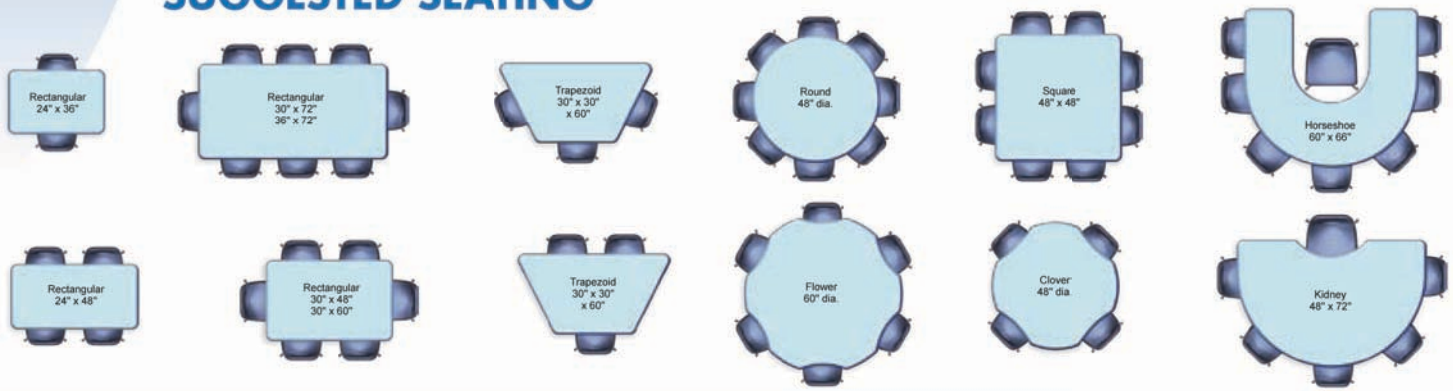

FEATURES

- Laminate table tops are 1.125" thick, are laminated on both sides for a stain resistant and easy to clean surface, and have rounded corners for safety.
- The table substructure is made from medium-density particleboard (47 lb/ft³) that is at least 90% recycled (minimum 4% post-consumer, balance pre-consumer). It is EPP certified, CARB compliant and may contribute to LEED points.
- Color banding is made from PET and contains no phthalates. It grips into the table edge and is pinned in place with recessed nails to ensure that it cannot be removed.
- Tables are available with Toddler size legs (15"-23" high) or Standard size legs (19"-30" high) and adjust in 1" increments.
- Table legs have a powder-coated finish on the upper and chrome-plated finish on the adjustable insert.
- Easy mount leg installation with pre-installed brackets and predrilled screw holes.
- Color coordinated polypropylene ball glides are standard. Traditional nickel-plated self-leveling glides are available for an additional charge.
- 18 gauge galvanized steel stability bars, with poly caps, installed on underside of 72" tables.
- Superior shipping materials meet or exceed ISTA regulations.

Edgebanding available in 5 colors.*

*WOOD GRAIN ONLY AVAILABLE IN BLACK.

SUGGESTED SEATING

ADJUSTABLE

TRAPEZOID TOP

30" x 30" x 60"

O/S *T ELR-0611

\$219.99 ea

KIDNEY TOP

48" x 72"

O/S *T ELR-0619

\$309.99 ea

O/S *S ELR-0620

\$309.99 ea

SIZE RECOMMENDATIONS

AGE	SEAT HEIGHTS						TABLE HEIGHTS	
	8"	10"	12"	14"	16"	18"		
Age 2	•	•					Toddler	15"-20"
Age 3		•	•				Toddler	16"-21"
Age 4			•	•			Toddler	18"-23"
Kindergarten			•	•			Standard	19"-23"
Grades 1 & 2			•	•			Standard	19"-25"
Grades 3 & up				•	•	•	Standard	21"-25"

36" L x 72" W

O/S *T ELR-0609 \$249.99 ea
O/S *S ELR-0610 \$249.99 ea

O/S Additional UPS charges apply

Truck delivery required

* Leg sizes available in
T Toddler (15"-23") or
S Standard (19"-30")