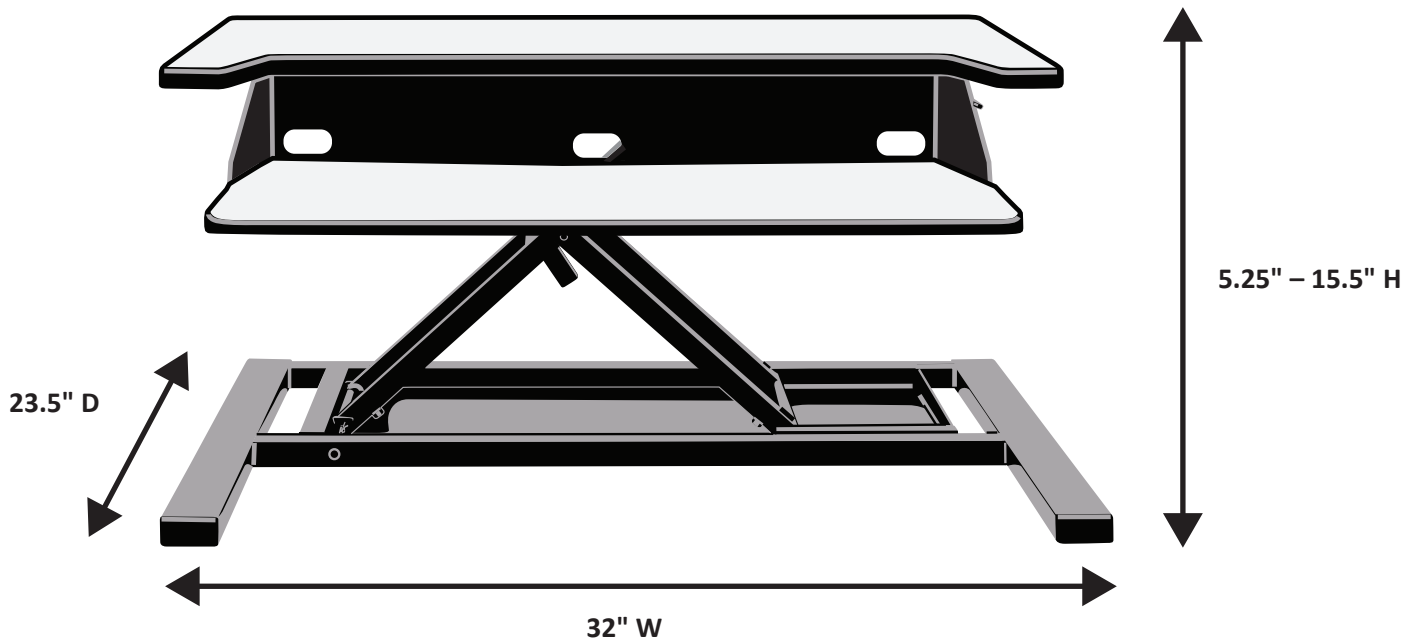

# LVLUP PRO32-WH - 32" PORTABLE STANDING DESKTOP DESK

**Product Specifications:**

<b>Item Number</b>	LVLUPPRO32-WH
<b>Dimensions</b>	32" W x 23.5" D x 5.25" – 15.5" H (top shelf)
<b>Frame Make</b>	Steel
<b>Frame Color Finish</b>	White
<b>Desktop Make</b>	Medium Density Fiberboard (MDF) w/ Polyvinyl Chloride (PVC)
<b>Top Shelf Dimensions</b>	32.09" W x 13.78" D
<b>Lower Shelf Dimensions</b>	27.76" W x 9.65" D
<b>Height Adjustment Mechanism</b>	Pneumatic air cylinder and steel rod handle
<b>Weight Capacity</b>	35 lbs.
<b>Meets ANSI/BIFMA</b>	Yes
<b>Ship Method</b>	Ground
<b>Shipping Carton Dims</b>	One carton; 36.2" W x 28.3" D x 7.9" H
<b>Shipping Weight</b>	47 lbs.
<b>Assembly Required</b>	No