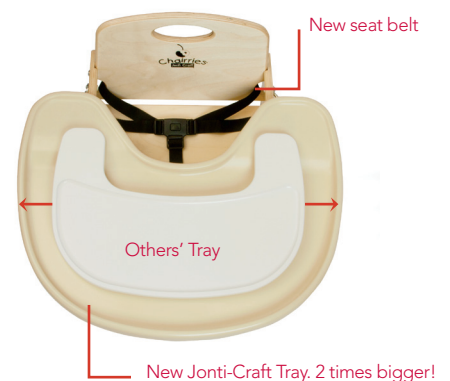

## Introducing the New and Improved Line of High Chairries® from Jonti-Craft®

Say hello to early childhood education's newest high chair! Redesigned to better suit the needs of young learners and educators, High Chairries now feature new trays, new belt systems, and new frames to increase the high chairs' functionality, durability, stability, and ergonomics.

### New Tray

#### High Chairries new FDA-approved plastic tray features:

- 126% more space for eating, drinking, and playing.
- Greater durability and a taller lip that can hold up to a half gallon of liquid when level.
- A stain-resistant surface that stands up to the toughest spills and the rigors of everyday cleaning.
- An inward taper for one-size-fits-all versatility.
- Remove the tray for use as a chair.
- BPA-free materials.

### New Options and Features

- Adjustable/removable seat belt and center strap for easy cleaning and a better fit.
- Added stability and room with 16% wider front-to-back and side-to-side stance on 5", 7", and 9" chairs.
- A 34% deeper seat on 5", 7", and 9" chairs to help children support themselves.
- A lifetime warranty
- KYDZSafe® edges
- KYDZTuff® finish
- KYDZStrong® construction