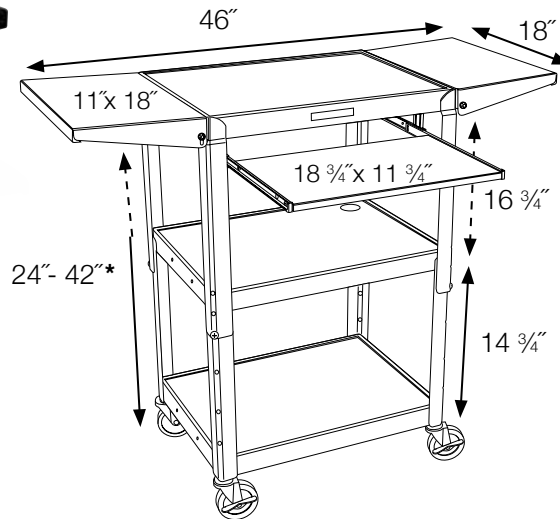

Features:

- Roll formed shelves with powder coat paint finish
- Cable pass through holes in top and middle shelf
- 4" ball bearing casters, two with locking brake
- 1/4" retaining lip around each shelf
- Cabinet models have locking doors with full length piano hinges
- No slip rubber mat for top shelf
- Drop leaf side shelves fold down

3-Outlet surge suppressing electric assembly with 15' cord

AVJ42KBCDL

AVJ42KBDL

Color Options:	Black	Gray LG	Red RD	Burgundy BY	Blue RB
----------------	--------------	-------------------	------------------	-----------------------	-------------------